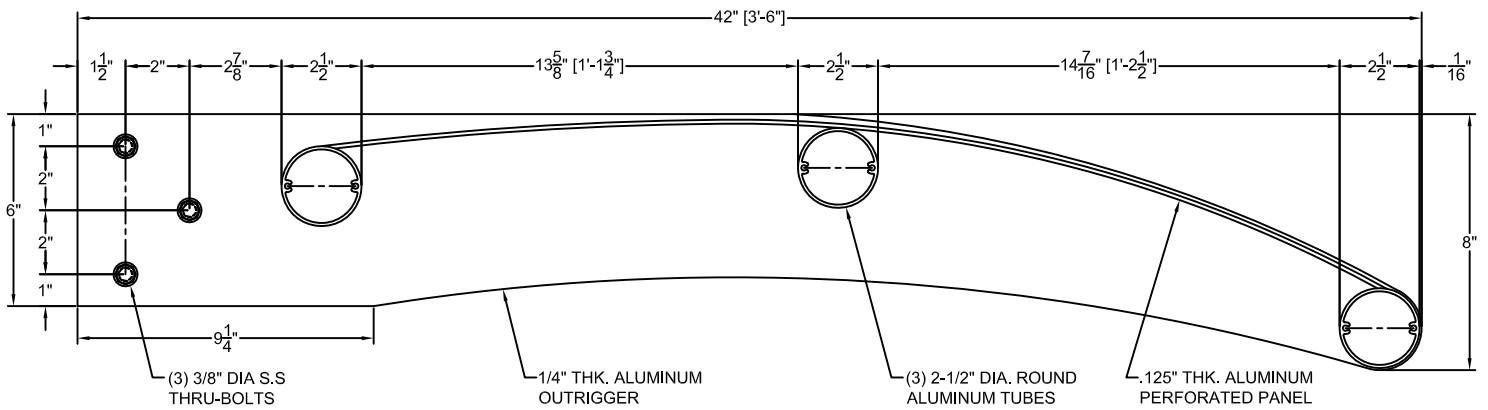

Constellation Series "ANDROMEDA - 30"

Constellation Series "ANDROMEDA - 42"

STANDARD SIZES/DIMENSIONS SHOWN FOR DESIGN PURPOSES. ADDITIONAL CHANGES TO SIZE CAN BE MADE AS NEEDED.

AGS, Inc.

Architectural Grilles & Sunshades, Inc.