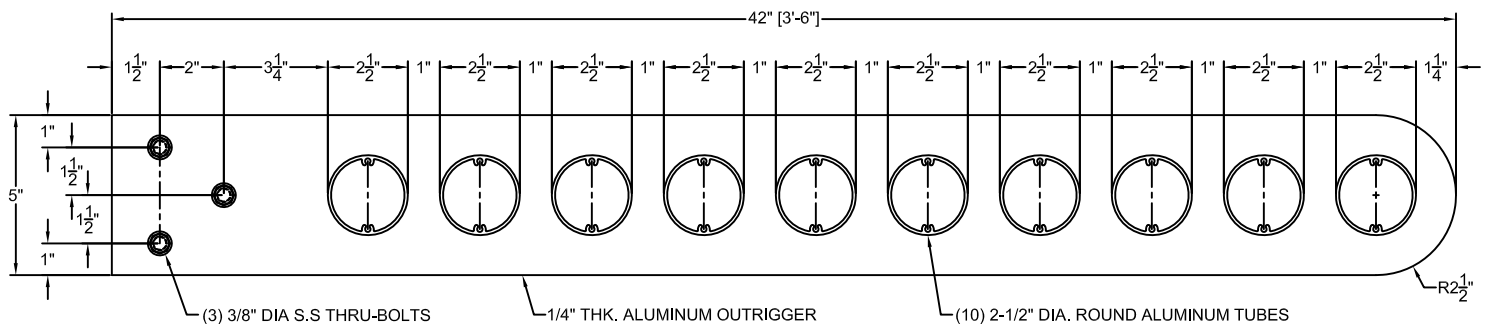

Constellation Series "CASSIOPEIA - 30"

Constellation Series "CASSIOPEIA - 42"

STANDARD SIZES/DIMENSIONS SHOWN FOR DESIGN PURPOSES. ADDITIONAL CHANGES TO SIZE CAN BE MADE AS NEEDED.

AGS, Inc.

Architectural Grilles & Sunshades, Inc.