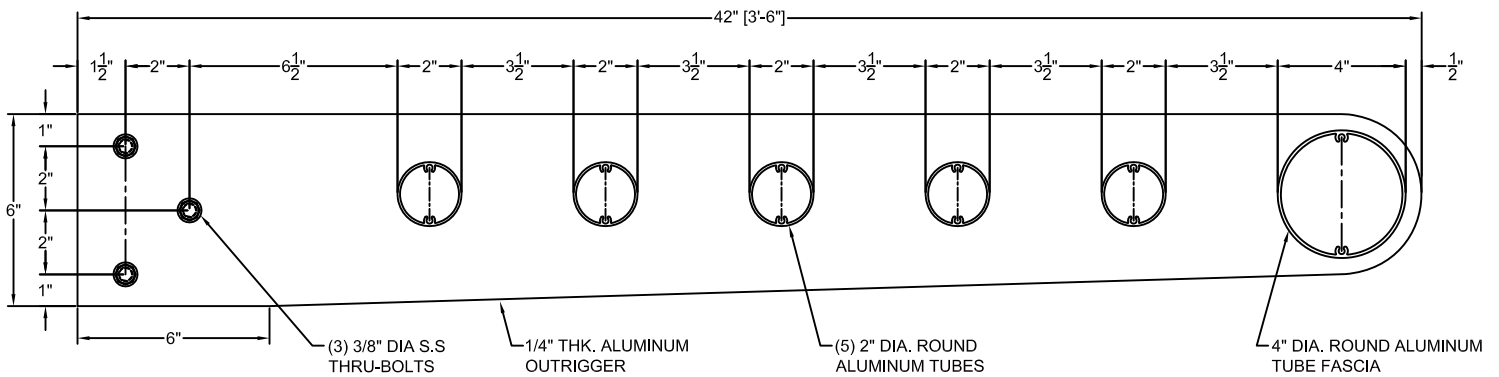

Constellation Series "LIBRA - 30"

Constellation Series "LIBRA - 42"

STANDARD SIZES/DIMENSIONS SHOWN FOR DESIGN PURPOSES. ADDITIONAL CHANGES TO SIZE CAN BE MADE AS NEEDED.

AGS, Inc.

Architectural Grilles & Sunshades, Inc.