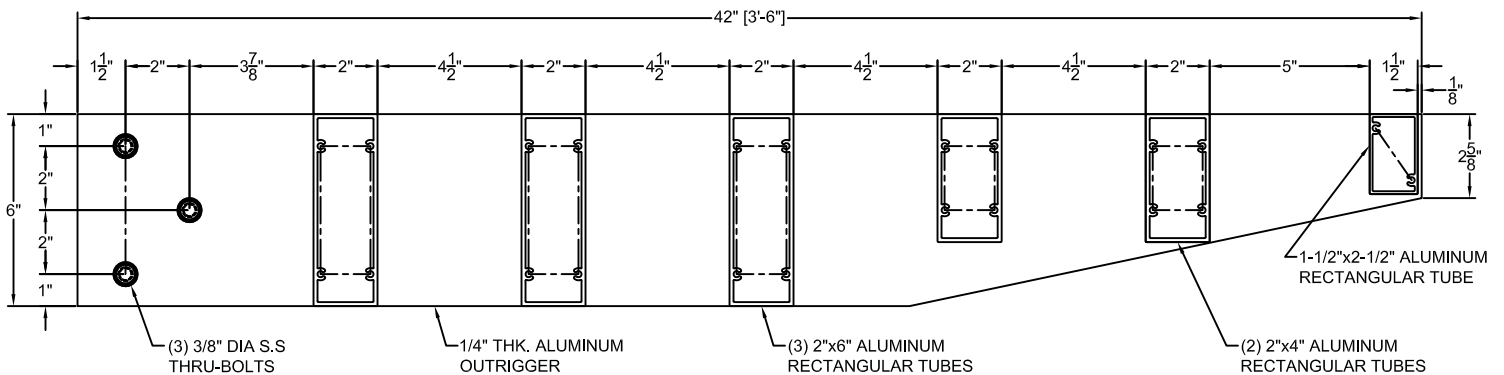

Constellation Series "ORION - 30"

Constellation Series "ORION - 42"

STANDARD SIZES/DIMENSIONS SHOWN FOR DESIGN PURPOSES. ADDITIONAL CHANGES TO SIZE CAN BE MADE AS NEEDED.

AGS, Inc.

Architectural Grilles & Sunshades, Inc.