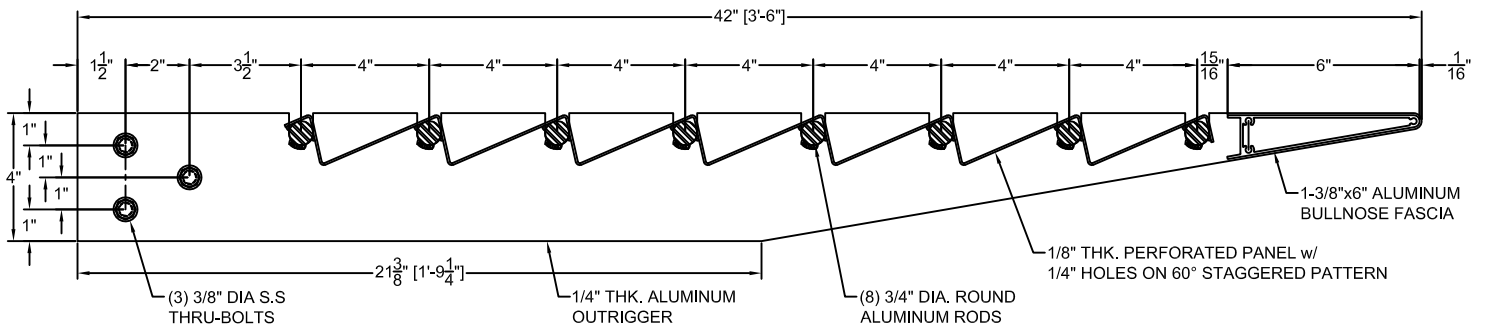

Constellation Series "TAURUS - 30"

Constellation Series "TAURUS - 42"

STANDARD SIZES/DIMENSIONS SHOWN FOR DESIGN PURPOSES. ADDITIONAL CHANGES TO SIZE CAN BE MADE AS NEEDED.

AGS, Inc.

Architectural Grilles & Sunshades, Inc.