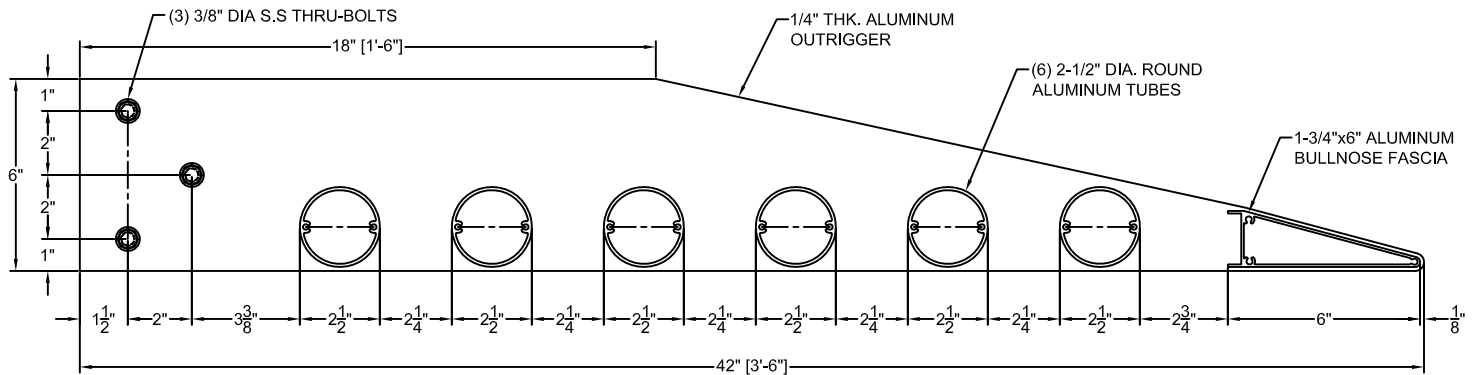

**NASA Series "APOLLO 11 - 30"**

**NASA Series "APOLLO 11 - 42"**

STANDARD SIZES/DIMENSIONS SHOWN FOR DESIGN PURPOSES. ADDITIONAL CHANGES TO SIZE CAN BE MADE AS NEEDED.

**AGS, Inc.**

Architectural Grilles & Sunshades, Inc.