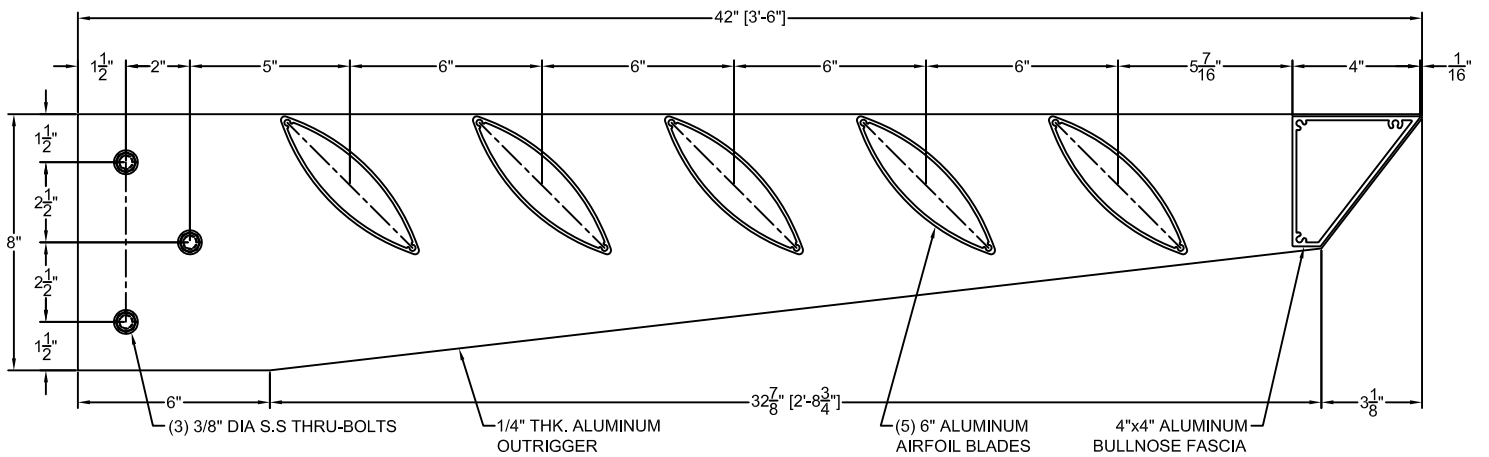

NASA Series "AURORA 7 - 30"

NASA Series "AURORA 7 - 42"

STANDARD SIZES/DIMENSIONS SHOWN FOR DESIGN PURPOSES. ADDITIONAL CHANGES TO SIZE CAN BE MADE AS NEEDED.

AGS, Inc.

Architectural Grilles & Sunshades, Inc.