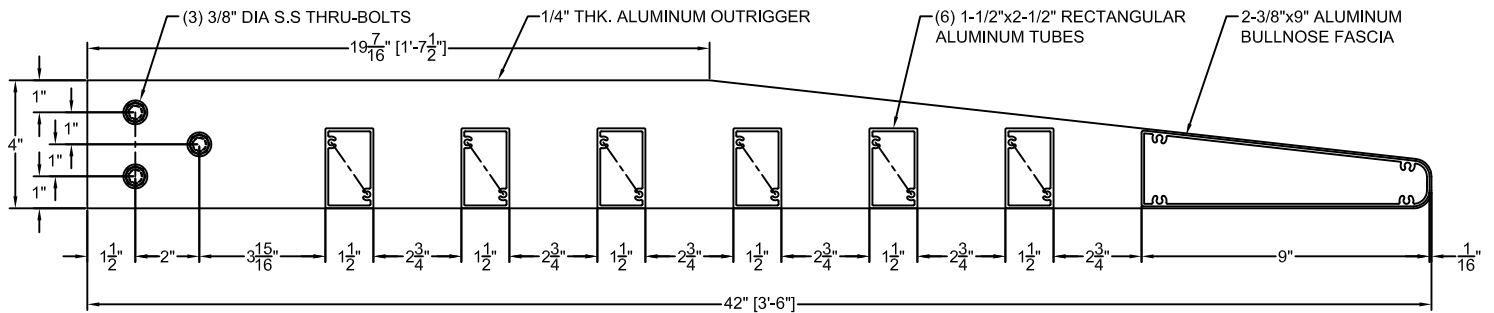

NASA Series "ENDEAVOUR - 30"

NASA Series "ENDEAVOUR - 42"

STANDARD SIZES/DIMENSIONS SHOWN FOR DESIGN PURPOSES. ADDITIONAL CHANGES TO SIZE CAN BE MADE AS NEEDED.

**AGS, Inc.**

Architectural Grilles & Sunshades, Inc.