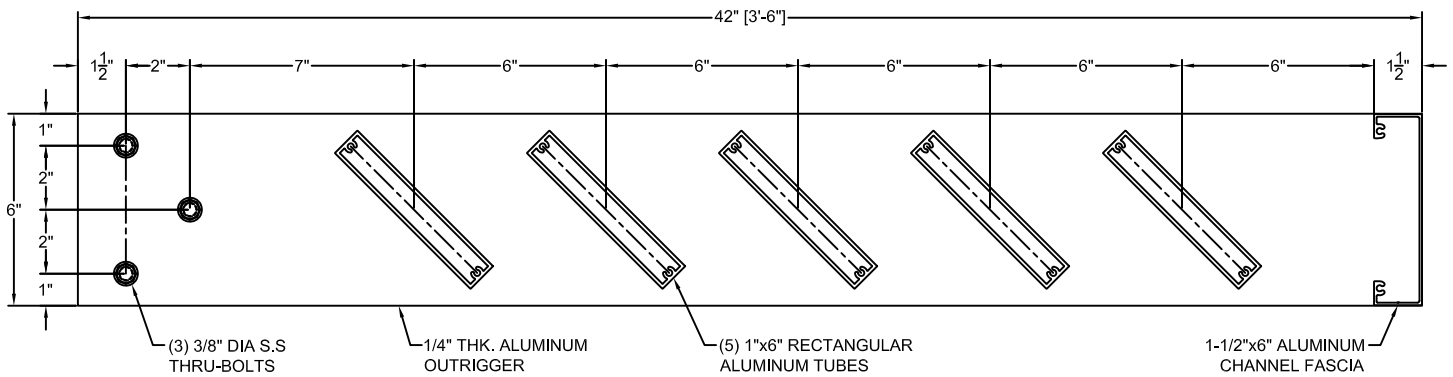

NASA Series "ENTERPRISE 3 - 30"

NASA Series "ENTERPRISE 3 - 42"

STANDARD SIZES/DIMENSIONS SHOWN FOR DESIGN PURPOSES. ADDITIONAL CHANGES TO SIZE CAN BE MADE AS NEEDED.

AGS, Inc.

Architectural Grilles & Sunshades, Inc.