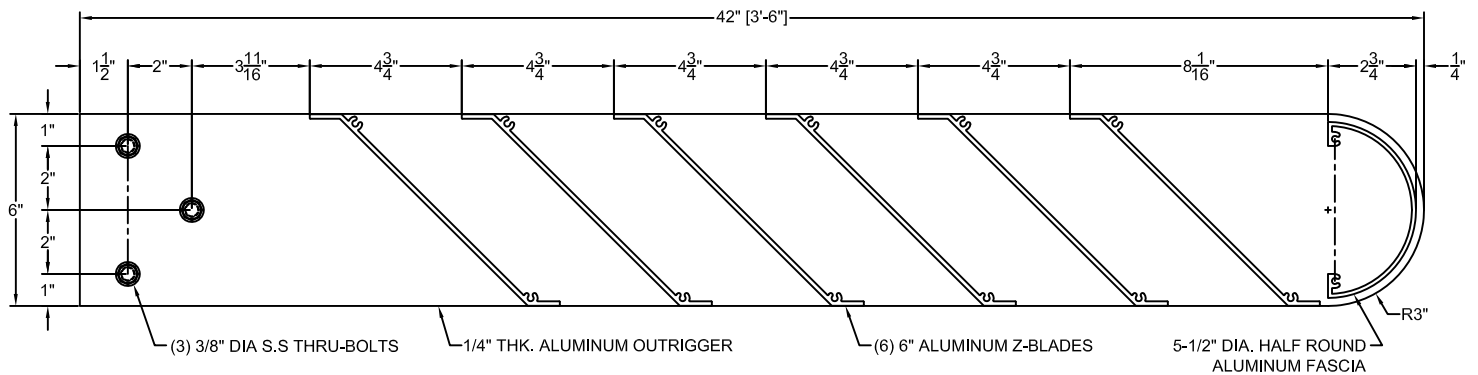

NASA Series "GEMINI 3 - 30"

NASA Series "GEMINI 3 - 42"

STANDARD SIZES/DIMENSIONS SHOWN FOR DESIGN PURPOSES. ADDITIONAL CHANGES TO SIZE CAN BE MADE AS NEEDED.

AGS, Inc.

Architectural Grilles & Sunshades, Inc.