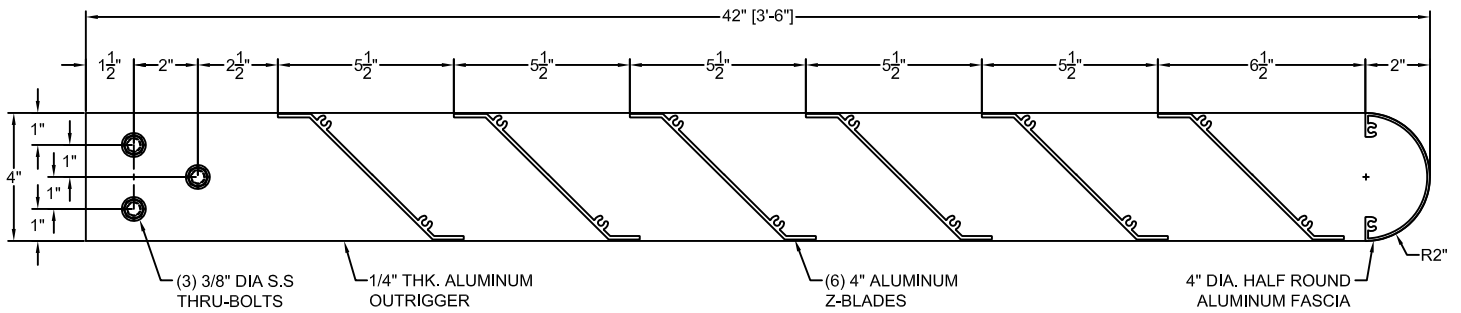

NASA Series "GEMINI 4 - 30"

NASA Series "GEMINI 4 - 42"

STANDARD SIZES/DIMENSIONS SHOWN FOR DESIGN PURPOSES. ADDITIONAL CHANGES TO SIZE CAN BE MADE AS NEEDED.

AGS, Inc.

Architectural Grilles & Sunshades, Inc.