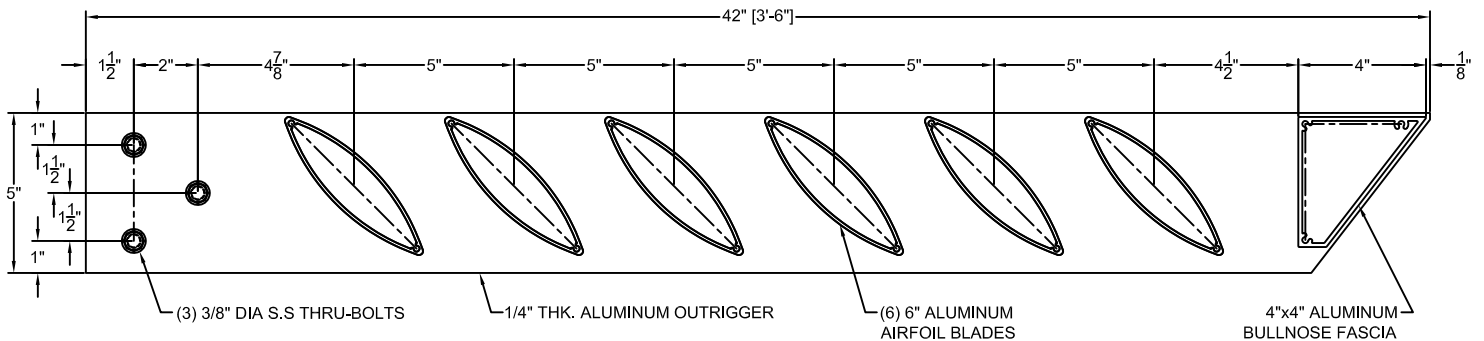

NASA Series "MERCURY 7 - 30"

NASA Series "MERCURY 7 - 42"

STANDARD SIZES/DIMENSIONS SHOWN FOR DESIGN PURPOSES. ADDITIONAL CHANGES TO SIZE CAN BE MADE AS NEEDED.

AGS, Inc.

Architectural Grilles & Sunshades, Inc.
 9950 W. 190th St.
 Mokena, IL 60448
 Ph: (708) 479-9458 Fax: (708) 479-9478
www.agsshade.com