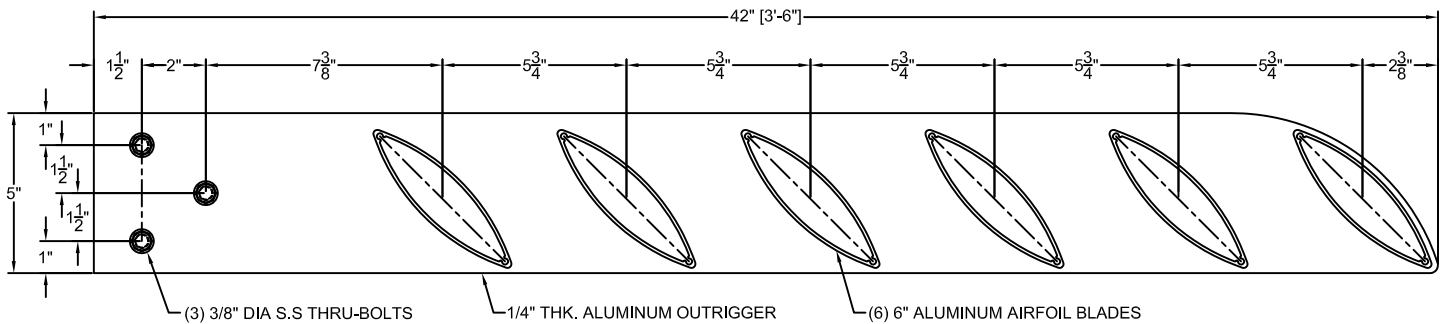

Ireland Series "KILKENNY - 30"

Ireland Series "KILKENNY - 42"

STANDARD SIZES/DIMENSIONS SHOWN FOR DESIGN PURPOSES. ADDITIONAL CHANGES TO SIZE CAN BE MADE AS NEEDED.

AGS, Inc.

Architectural Grilles & Sunshades, Inc.