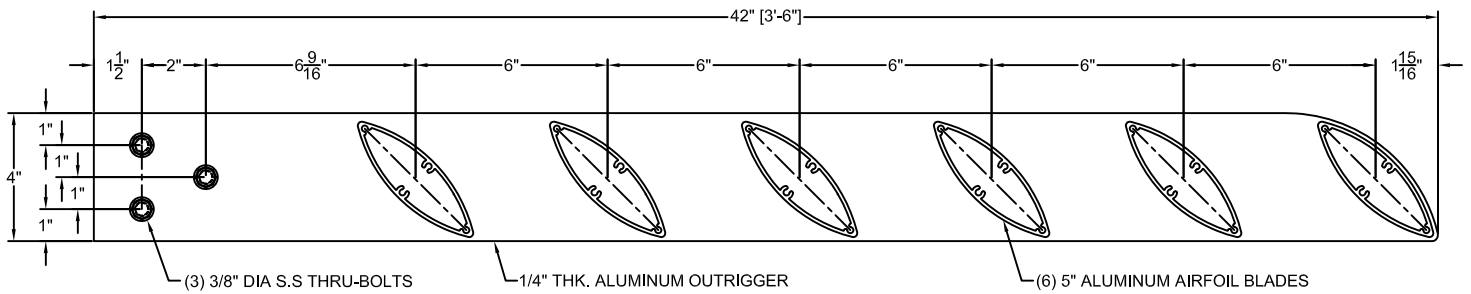

Ireland Series "TIPPERARY - 30"

Ireland Series "TIPPERARY - 42"

STANDARD SIZES/DIMENSIONS SHOWN FOR DESIGN PURPOSES. ADDITIONAL CHANGES TO SIZE CAN BE MADE AS NEEDED.

AGS, Inc.

Architectural Grilles & Sunshades, Inc.