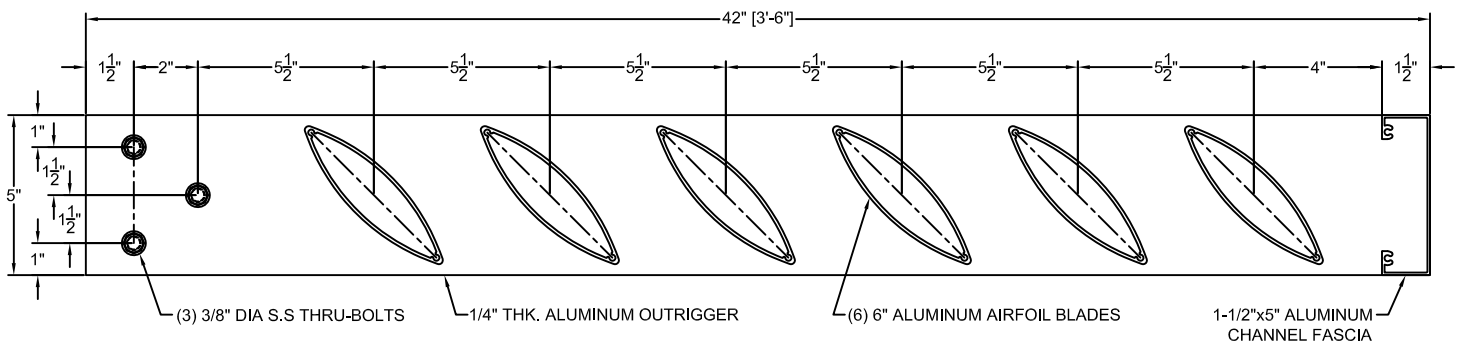

Ireland Series "WEXFORD - 30"

Ireland Series "WEXFORD - 42"

STANDARD SIZES/DIMENSIONS SHOWN FOR DESIGN PURPOSES. ADDITIONAL CHANGES TO SIZE CAN BE MADE AS NEEDED.

AGS, Inc.

Architectural Grilles & Sunshades, Inc.